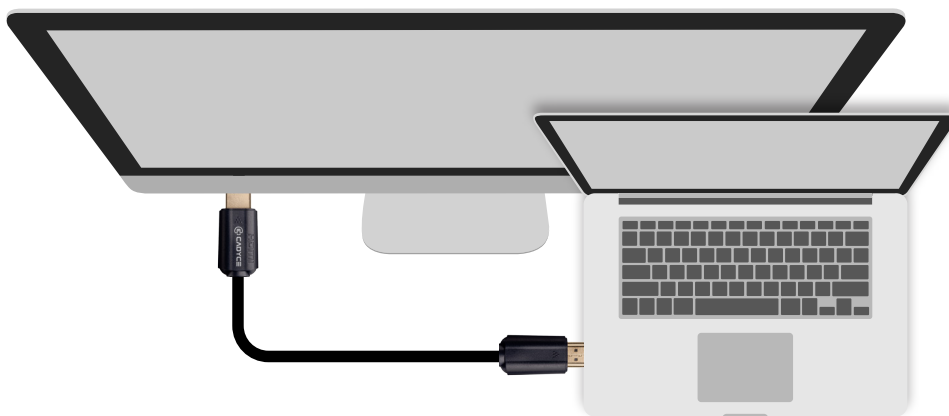

Application:

Other Products:

CA-HDCAB20 | CA-HDCAB10

Compatible OS...

Mac OS X
Windows OS

Compatible with...

All HDMI Enabled Devices

EAN Code:

CA-HDCAB15 - 0615435421179

Certifications:

Package Dimensions (L X W X H):

Box: L 270mm X W 110mm X H 270mm | L 10.6 in X W 4.3in X H 10.6 in

www.cadyce.com

Cadyce is a registered trademark. All other trademarks belong to their respective proprietors. Copyright ©, All rights reserved.