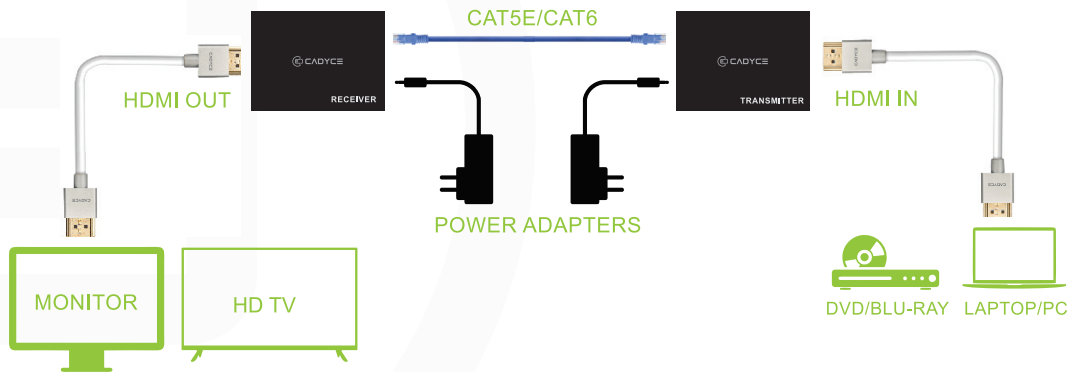

Application

Features

- Max Resolution - 1080P@60Hz (Full HD)
- HDMI version - HDMI1.4
- Works with all CAT5/CAT5e/CAT6/CAT6a/CAT7 types of cables
- Maximum Ethernet Cable length Supported - 50m
- Gain Adjustment for various lengths(30/40/50m)

Specifications

Items	Description
Max HDMI Resolution Supported	Full HD, 1080p@60Hz
HDCP Compliance	HDCP 1.3
Max Cable Length Supported	50m
Product Size (L x W x H)	81 x 47 x 22mm
Operating Temperature	0°C to 70°C
Operating Humidity	10% ~ 85% RH (No Condensation)
Input Power	5V DC, 1A
Certifications	CE, FCC

Other Products:
CA-HDX120, CA-KE100

Includes: CA-HDX50 (Transmitter & Receiver),
2 DC 5V Power Adapters, User Manual

Package Dimensions (L X W X H):
Box: L 105mm X W 25mm X H 125mm | L 4.1 in X W 1 in X H 4.9 in

EAN Code:
CA-HDX50 - 0745860907631

www.cadyce.com

Cadyce is a registered trademark. All other trademarks belong to their respective proprietors. Copyright ©, All rights reserved.