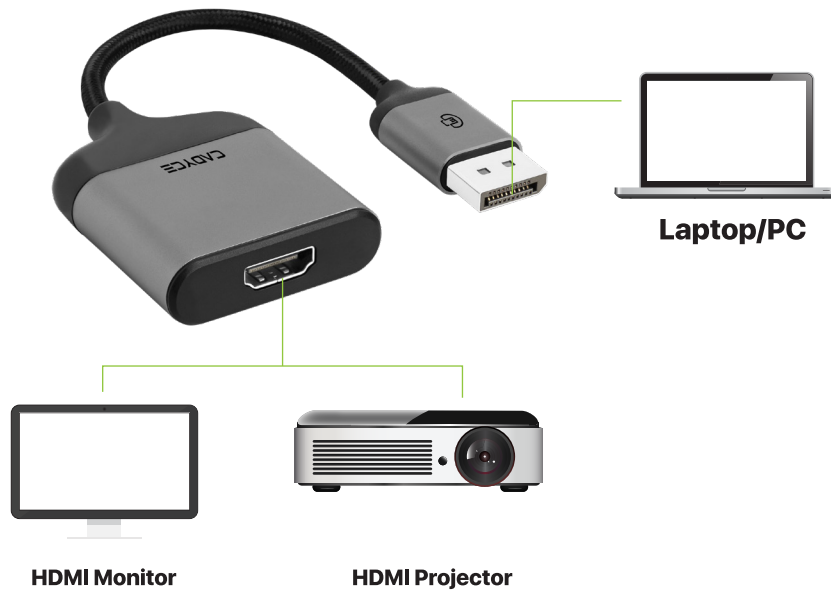

CA-DPHDMI

DisplayPort™ to HDMI Converter with Audio

CADYCE CA-DPHDMI, DisplayPort™ to HDMI Converter allows you to connect your DisplayPort™ embedded device (Laptop or desktop) to an HDTV, HDMI monitor or a projector.

DPViBES

Application

Features

- DisplayPort™ input and HDMI output with Audio.
- Compliant with HDMI 1.4b specifications.
- Supports auto power saving mode and low stand-by current.
- Extended mode and mirror mode.
- Full HD Support 1080p.
- 4K@30Hz Max Resolution.

Specifications

ITEMS	DESCRIPTION
DisplayPort™ Version	DP 1.2
Input Interface	DisplayPort™ Male
Output	HDMI Female
Power Mode	Bus-Power
OS Compliance	Windows, MAC OS
Housing	Elegant Aluminium Case design
Cable Length & Dimensions	Length: 10cm, 65mm x 45mm x 14mm
Resolution Support	HDMI Resolution up to 4K@30Hz and 1080P@60Hz
Certifications	CE, FCC, RoHS, CA, UK