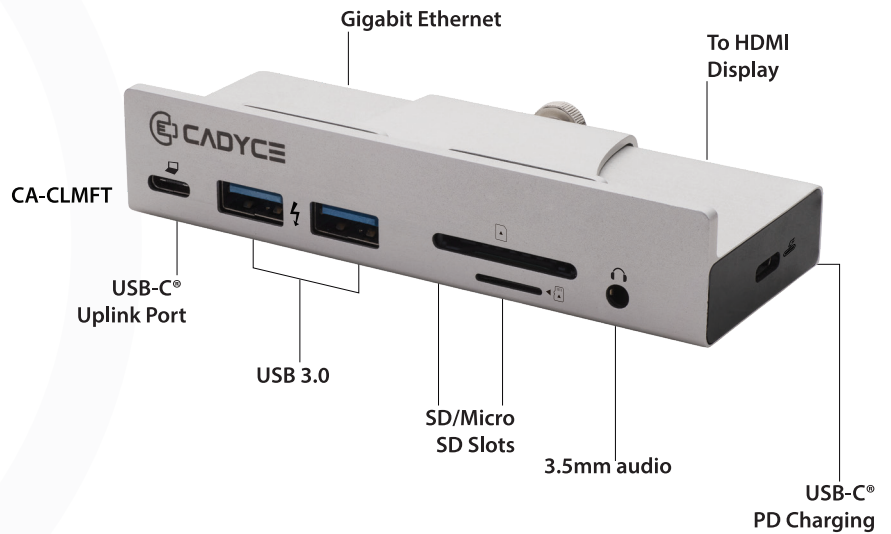

CA-CLMFT

USB-C® ClampFit Docking Station

Cadyce CA-CLMFT fits on your All In One PC or Monitor and allows to you to add multiple ports such as HDMI, USB-C, SD/Micro SD slots, Gigabit LAN and USB 3.0 ports to your PC or iMac.

iMAC/All-In-One PC/Monitor

Application

Features

- Aluminium Housing
- Supports 4K@30Hz resolution
- Plug and Play
- Supports BC1.2 charging
- SD/mSD card storage support up to 2TB
- Compact & portable
- Compatible with All In One PC, iMac or any flat Monitor

Specifications

ITEMS	DESCRIPTION
Input	USB-C® Female (PD) x 1, USB-C 3.1 Female (Uplink) x 1
Output	HDMI Female x 1, USB 3.0 ports Female x 2 SD Card Slot x 1, Micro-SD Card Slot x 1
Data Transfer	USB 3.0 - 5Gbps, Supports BC1.2 Charging USB-C® - 10Gbps, 45W PD Charging
SD/Micro SD Card Storage	Support up to 2TB
Video Resolution	HDMI 1.4b - 4K x 2K@30Hz
Product Dimensions	L110 x W42 x H24mm
Power	Bus Powered
Operating Temperature	0°C to 45°C
Operating Humidity	10% ~ 85% RH (no condensation)
Storage Temperature	-10°C to 70°C
Storage Humidity	5% ~ 90% RH (no condensation)
Package Contents	CA-CLMFT, User Manual, USB-C® Cable(0.5m)
Certifications	CE, FCC