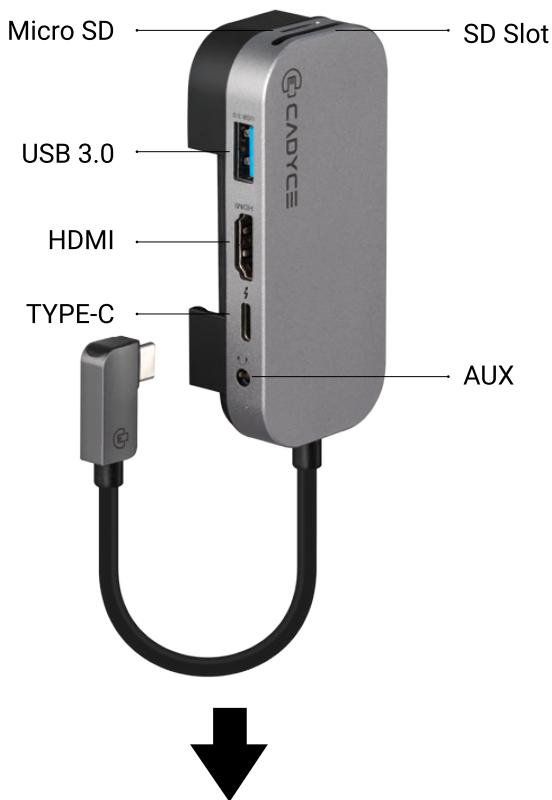

CA-IPDS

USB-C™ iPad Pro Docking Station

Thunderbolt™ 3 compatible, Cadyce CA-IPDS allows you to add extra ports such as USB 3.0, HDMI(4K), USB-C™ with PD charging, 3.5mm audio jack and SD/Micro-SD card slots to your iPad Pro.

Features:

- HDMI Resolution up to 4K x 2K@30Hz
- 5Gbps Data Transfer through USB 3.0 ports
- USB-C™ reversible connector
- USB-C™ Power Delivery (PD 3.0) up to 100W
- 3.5mm Audio Jack
- Compatible with iPad OS, Mac OS, Windows and Chrome OS
- Plug and Play

Specifications:

Items	Description
Input	USB-C™ Male x 1
Output	HDMI 4K Female x 1 USB 3.0 ports x 1 USB-C™ Female x 1, SD Card x 1 Micro-SD Card x 1 3.5mm Audio port x 1
Data Transfer / Power Delivery	USB-C™ PD Port - 100W USB 3.0 - 5Gbps
Video Resolution	HDMI - 4K x 2K@30Hz
Product Dimensions	89mm x 44mm x 14mm USB-C Connector - L- 25mm x W - 11mm x H-6mm Cable Length - 160mm
Power	Bus Powered
Operating Temperature	0°C to 45°C
Operating Humidity	10% ~ 85% RH (no condensation)
Storage Temperature	-10°C to 70°C
Storage Humidity	5% ~ 90% RH (no condensation)
Certifications	CE, FCC