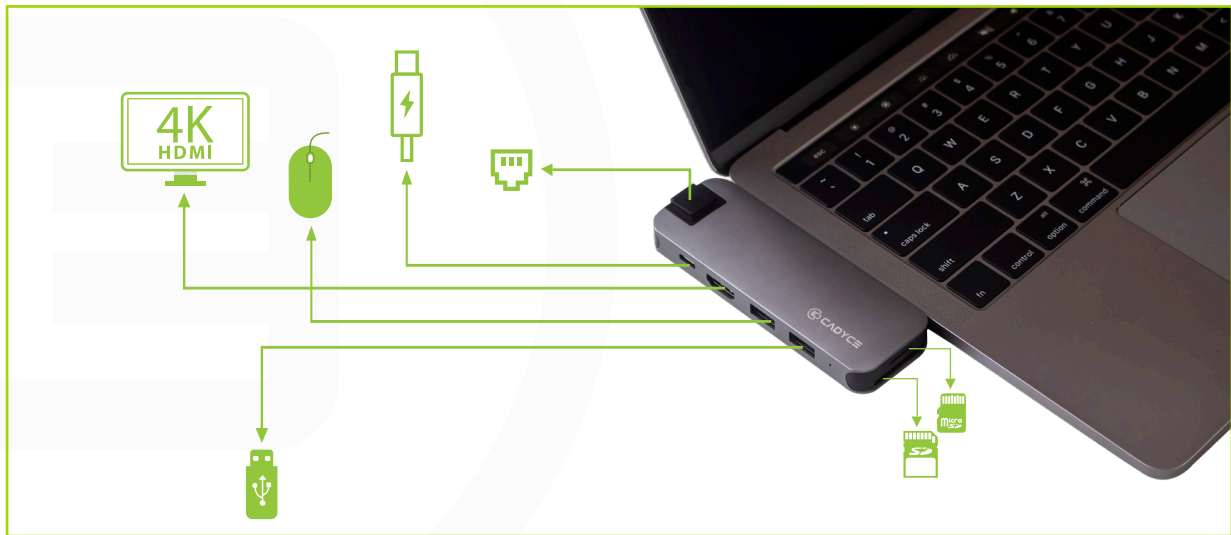

CA-DUCDG

Dual USB-C™ Docking Station With Gigabit Ethernet

Thunderbolt™ 3 compatible Cadyce CA-DUCDG allows you to add extra ports such as USB 3.0, HDMI(4K), USB-C™ with PD charging and a Gigabit LAN port to your MacBook Pro.

Application

Features

- HDMI Resolution up to 4K x 2K@30Hz
- 5Gbps Data Transfer through USB 3.0 ports
- Gigabit LAN
- USB-C™ reversible connector
- USB-C™ Power Delivery up to 100W
- Compatible with Mac OS and Windows
- Plug and Play
- Support SD/TF upto 2TB

Specifications

ITEMS	DESCRIPTION
Input	USB-C™ Male X 2
Output	HDMI 4K Female X 1 USB 3.0 ports X 2 USB-C™ Female X 1, Gigabit LAN X 1
Data Transfer/Power Delivery	USB-C™ Port - 100W, USB 3.0 - 5Gbps and charging up to 7.5W (5V/1.5A) Gigabit LAN - 10/100/1000Mbps
Video Resolution	HDMI - 4K X 2K@30Hz
Dimensions	110mm x 38mm x 13mm
Power	Bus Powered
Operating Temperature	0°C to 45°C
Operating Humidity	10 % ~ to 85% RH (no condensation)
Storage Temperature	-10°C to 70°C
Storage Humidity	5 % ~ to 90% RH (no condensation)
Certifications	CE, FCC