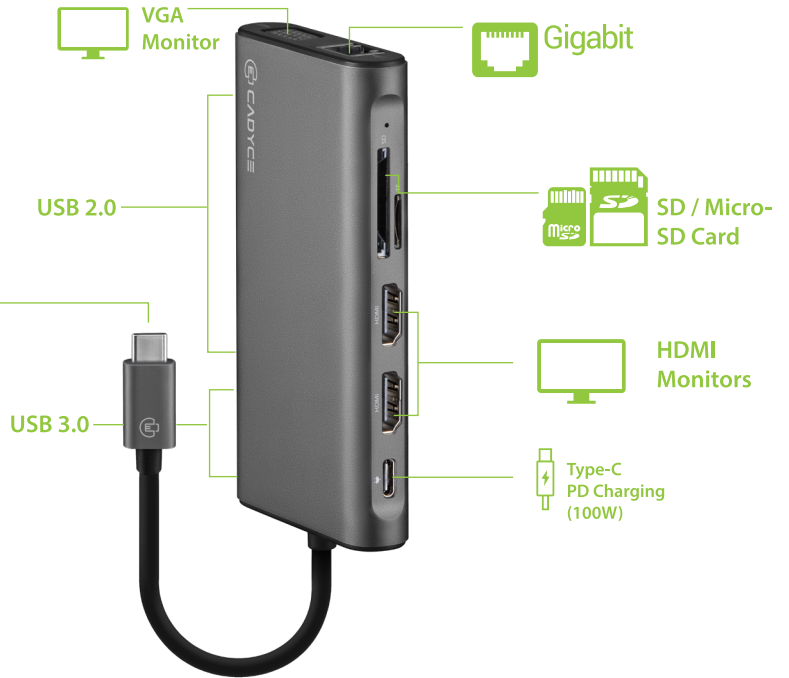

CA-2HDVG (Space Gray)

USB-C® to Dual HDMI, VGA
Docking Station

USB-C® to Dual HDMI, VGA Docking Station with
Gigabit Ethernet, USB Hub and USB-C®
PD Charging (100W) .

Application

MacBook Pro

Features

- Support HDMI 4K Resolution up to 3840 x 2160@30Hz
- Full HD VGA Resolution
- Support up to 5Gbps Data transfer through USB 3.0 ports
- USB 3.0 Fast Charging Port(BC 1.2)
- USB-C® reversible connector
- Plug and Play
- Dual HDMI & VGA Display (Extend and Mirror Mode)
- Compatible with Mac OS and Windows
- Supports SD/Micro SD card up to 2TB

Specifications

ITEMS	DESCRIPTION
Input	USB-C® Male x 1
Output	HDMI 4K Female x 2, VGA x 1 Female Gigabit Ethernet x 1, USB 3.0 ports x 2 USB 2.0 ports x 2, SD / Micro SD Card Slot x 1 USB-C® Female PD Charging(100W)X 1
Resolution	HDMI-3840x2160@30Hz, VGA- 1920x1080@60Hz
Size	114 x 62 x 16mm
Operating Temperature	0°C to 45°C
Operating Humidity	10% ~ 90% RH (No condensation)
Storage Temperature	-10°C to + 70°C
Storage Humidity	10% ~ 90% RH (No condensation)
Power/Indicator	Bus Powered/Green LED
Certifications	CE, FCC, RoHS

Other Products:
CA-CXTDS (SILVER/SPACE GRAY)
CA-CU3HG (SILVER/SPACE GRAY)
CA-CU3HVG (SILVER)

Compatible OS...
Windows OS
Mac OS

Compatible with...
All USB-C™ enabled computers.

EAN No:
CA-2HDVG - 0768558842939

Includes: CA-2HDVG, User Manual

Package Dimensions (L X W X H):
Box: L 122.5mm X W 30mm X H 200mm | L 4.8 in X W 1.1 in X H 7.8 in

www.cadyce.com

Cadyce is a registered trademark. All other trademarks belong to their respective proprietors. Copyright ©, All rights reserved.