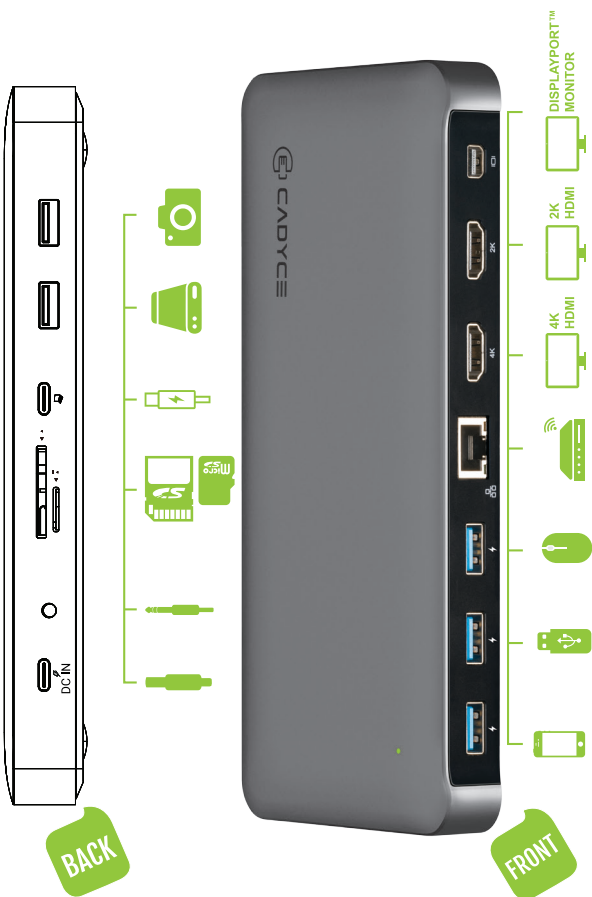

## USB-C™ Professional Docking Station with 100W Charging

Cadyce's Thunderbolt™ 3 compatible CA-CDPRO, allows you to add three displays, five USB 3.0 devices, USB-C laptop charging (100W) port, mSD/SD card and a Gigabit Ethernet port to your USB-C™ or Thunderbolt™ 3 enabled computer.

### FEATURES:

- Supports HDMI Resolution up to 4K x 2K@30Hz
- Supports up to 5Gbps Data Transfer through USB 3.0 ports
- USB-C™ reversible connector • Plug and Play, hot swappable
- Compatible with Mac OS and Windows
- USB 3.0 ports support BC1.2 specifications
- Support laptop charging up to 100W
- SD/Micro SD card support up to 2TB
- Kensington Security lock slot

### DESCRIPTIONS:

Items	Description
Input	USB-C™ Female Uplink x 1, Power In (20V DC, 6000mA)
Output	HDMI 4K Female x 1, HDMI 2K Female x 1, Mini DisplayPort™ x 1, Gigabit Ethernet x 1, USB 3.0 ports x 5, SD/Micro-SD card slot x 1, 3.5mm Stereo Audio Jack
Resolution	HDMI - 4K x 2K @ 30Hz (3840 x 2160 @30Hz) HDMI - 2K @ 60Hz (1920 x 1080P @60Hz) Mini DisplayPort™ - 2K @ 60Hz (2560 x 1600)
Size & Weight	20cm x 9cm x 1.9cm, 277g
Operating Temperature	0°C to 45°C
Operating Humidity	10% ~ 85% RH (no condensation)
Storage Temperature	-10°C to 70°C
Storage Humidity	5% ~ 90% RH (no condensation)
Power LED	Green
Certifications	FCC, CE