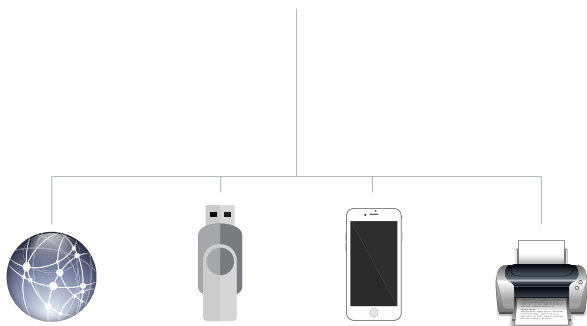

CA-C3HE

USB-C™ to 3 Port USB 3.0 Hub with Gigabit Ethernet Adapter

CA-C3HE offers extra potential to your USB-C™ enabled device by adding USB 3.0 ports and a Gigabit Ethernet Port.

REVERSIBLE TECHNOLOGY

- Compatible with MacBook, Google new Chromebook Pixel and many more
- Total output of the USB 3.0 Ports - 900mA
- USB 3.0 Super Speed (5Gbps) Transmission
- Downward compatible USB 2.0
- Simultaneous Charging and Data Transfer
- Supports 10 / 100 / 1000 Mbps bandwidth
- Support twisted pair crossover detection and auto-correction

Super Speed

Fast Data Transfer upto 5Gbps

Items	Description
Input ports	USB 3.1 USB-C™ Male x1, RJ45 x1
Output Ports	USB 3.0 Female x3
Operating Temp	0 ~ 45°C
Humidity	10% ~ 85% RH (no condensation)
Storage Temp	-10 ~ 70°C
Humidity	5% ~ 90% RH (no condensation)
Power Source	USB Bus Power
Certifications	FCC, CE

Package Dimensions (L X W X H):
Box: L 105mm X W 25mm X H 125mm | L 4.1 in X W 1 in X H 4.9 in

www.cadyce.com

Cadyce is a registered trademark. All other trademarks belong to their respective proprietors. Copyright ©, All rights reserved.