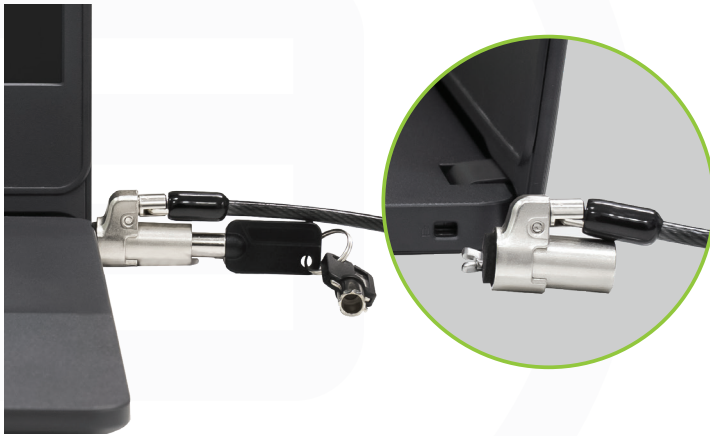

CA-KWCLK

Keyed Wedge Cable Lock (2m)

Safeguard your digital assets such as computers, laptops or monitors etc. effortlessly.

Application

CPROTECT

Cable lock suitable for:

Features

- Suitable for all devices having built-in Noble Wedge lock slot
- 2 Keys
- Twisted steel cable
- Easy to install

Other Products:
CA-NWCLK, CA-CCLK

Includes: CA-KWCLK, User Manual

Package Dimensions (L X W X H):
Box: L140.5mm X W 31.8mm X H 150.5mm | L 5.53 in X W 1.25 in X H 5.92 in

EAN Code:
CA-KWCLK - 0744985594795